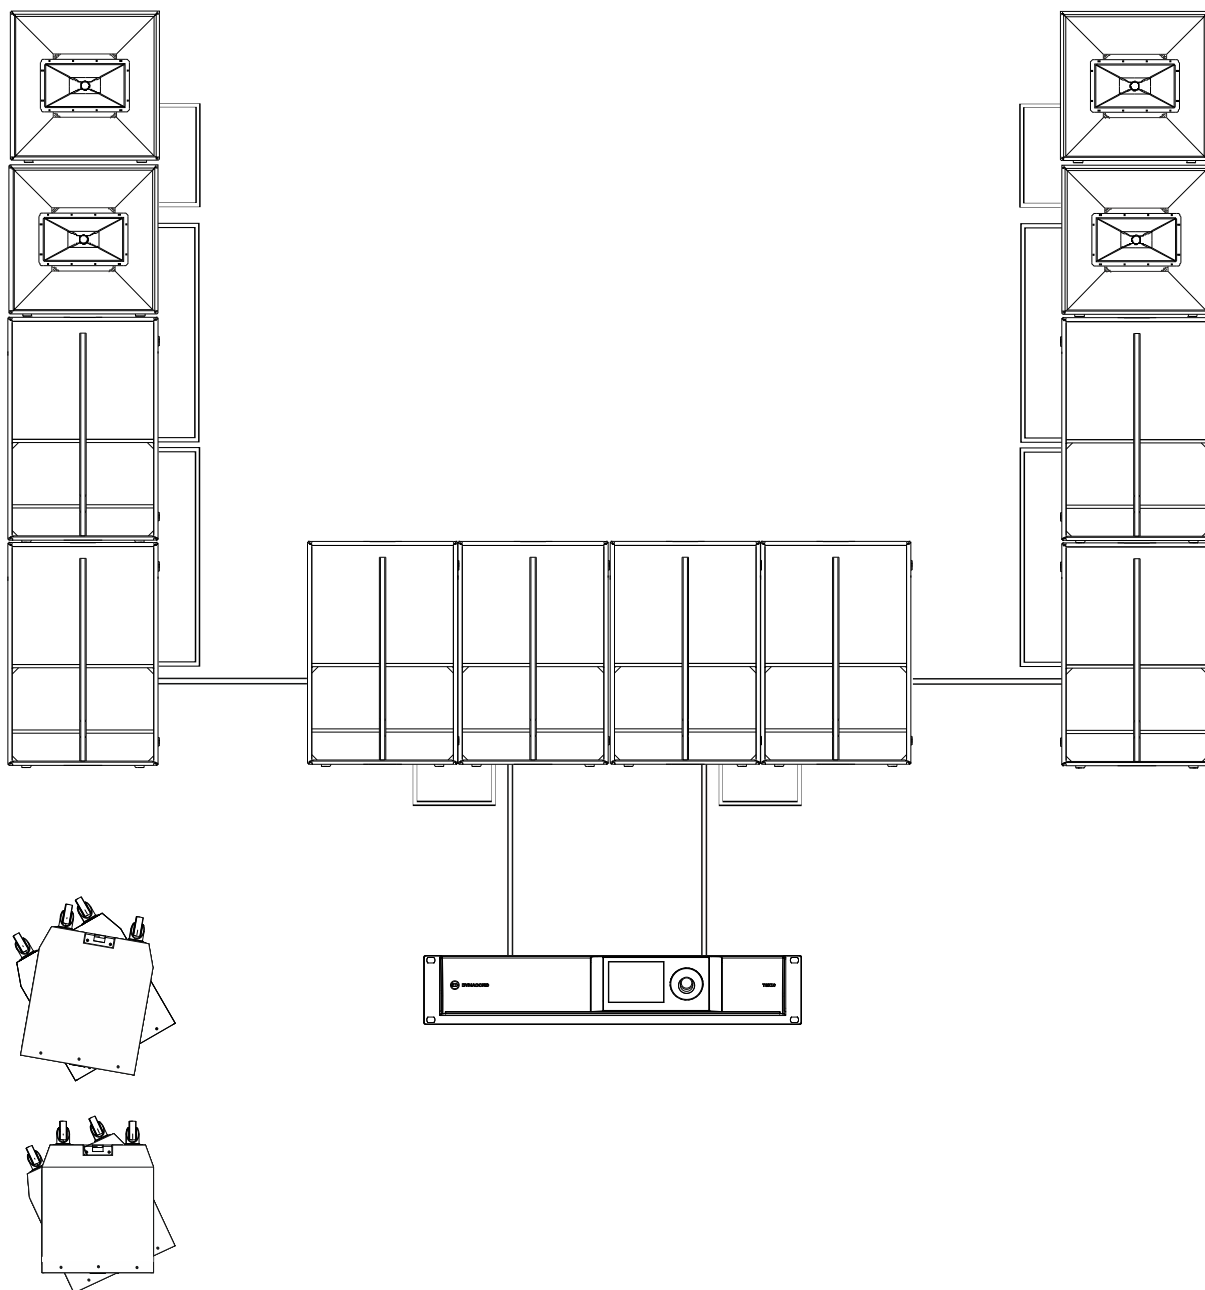

## XA2-PRO with TGX10

2 FX12-PRO, 6 FX20-PRO, 1 TGX10

4 FX12-PRO, 8 FX20-PRO, 1 TGX10- wide coverage

angulation for maximum wide coverage

## XA2-PRO with TGX10

4 FX12-PRO, 8 FX20-PRO, 1 TGX10 - long throw, with center subs

angulation dependent of required coverage width

**Germany:**  
Bosch Sicherheitssysteme GmbH  
Robert-Bosch-Ring 5  
85630 Grasbrunn  
Germany