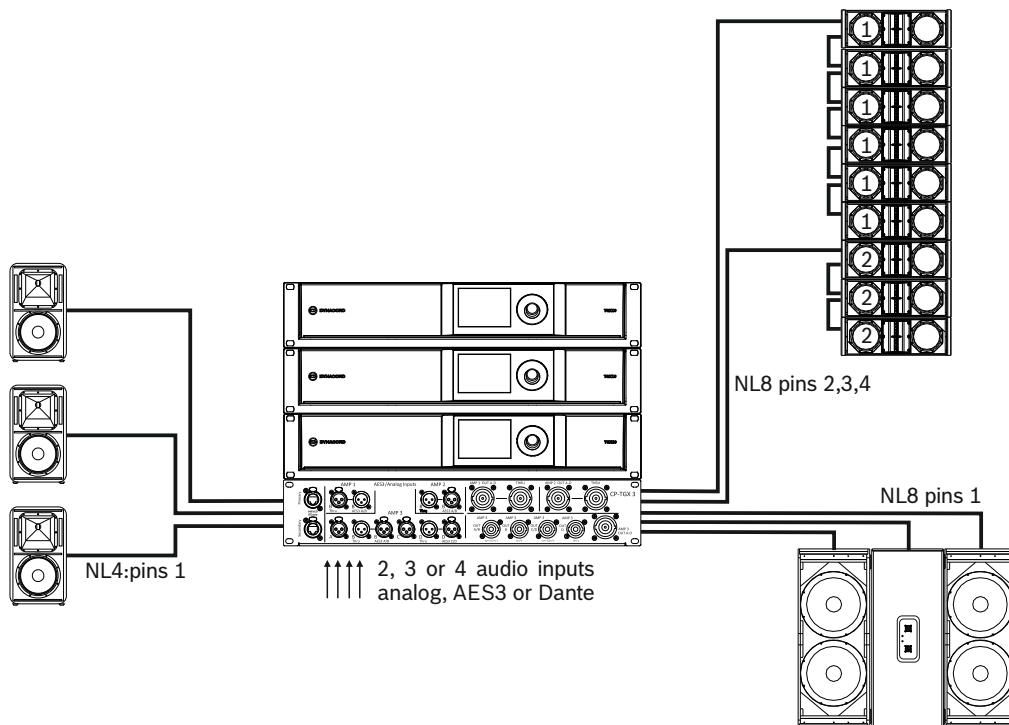

## Parts included

Quantity	Component
3	TGX 4-channel amplifier
3	PCO32A16-EO power cord
1	10U 19" touring rack, double door*
1	AC232 power distribution 32A-6x16A*
1	CP-TG3 connector panel
1	TPX manual and Safety instruction booklet

## Technical specifications

Dimensions* (W x H x D), mm	585 x 715 x 758
Weight* 3 TGX10	105,0 kg (232 lb)
Shipping weight* 3 TGX10	111,0 kg (246 lb)

\* with 10U double door touring rack  
For technical specifications of TGX10 or TGX20 amplifier please see EDS.

### 4-way stereo and 2 monitor/fill mixes

### 4-way system, 2 drive channels, cardioid sub, fills