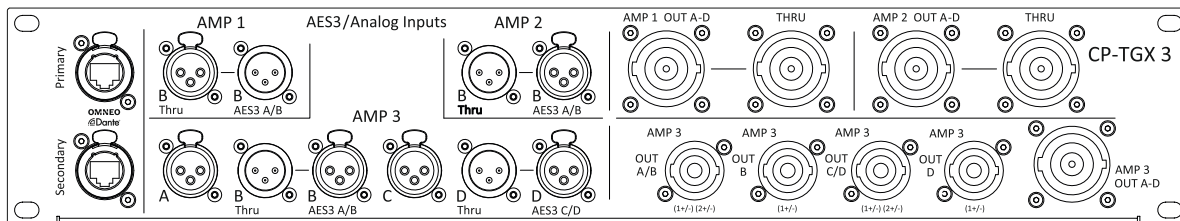

# Custom System Rack TGX-3 system rack 12x2500W/5000W

- 3 x 4-channel Dynacord TGX amplifier in 10U rack with connector panel for fullrange, 2-way, 3-way or 4-way speaker systems
  - Amp 3: 4 XLR (line/AES3) inputs with 2 through, Amps 1&2 1 XLR (line/AES3) with through
  - 3 NL8, 2 with through, Amp 3 with 4 NL4
  - 2 Ethercon connectors for OMNEO (Dante/OCA)
  - Choice of TGX10: 4 x 2500 W/4Ohms or
  - TGX20: 4 x 5000 W/4Ohms
- Optional: power distribution, network switch(es), blank panels  
only available in selected countries

## Parts included

Quantity	Component
3	TGX 4-channel amplifier
3	PCO32A16-EO power cord
1	10U 19" touring rack, double door*
1	AC232 power distribution 32A-6x16A*
1	CP-TG3 connector panel
1	TPX manual and Safety instruction booklet

## Technical specifications

Dimensions* (W x H x D), mm	585 x 715 x 758
Weight* 3 TGX10	105,0 kg (232 lb)
Shipping weight* 3 TGX10	111,0 kg (246 lb)

\* with 10U double door touring rack  
For technical specifications of TGX10 or TGX20 amplifier please see EDS.

### 4-way system, 2 drive channels, cardioid sub, fills