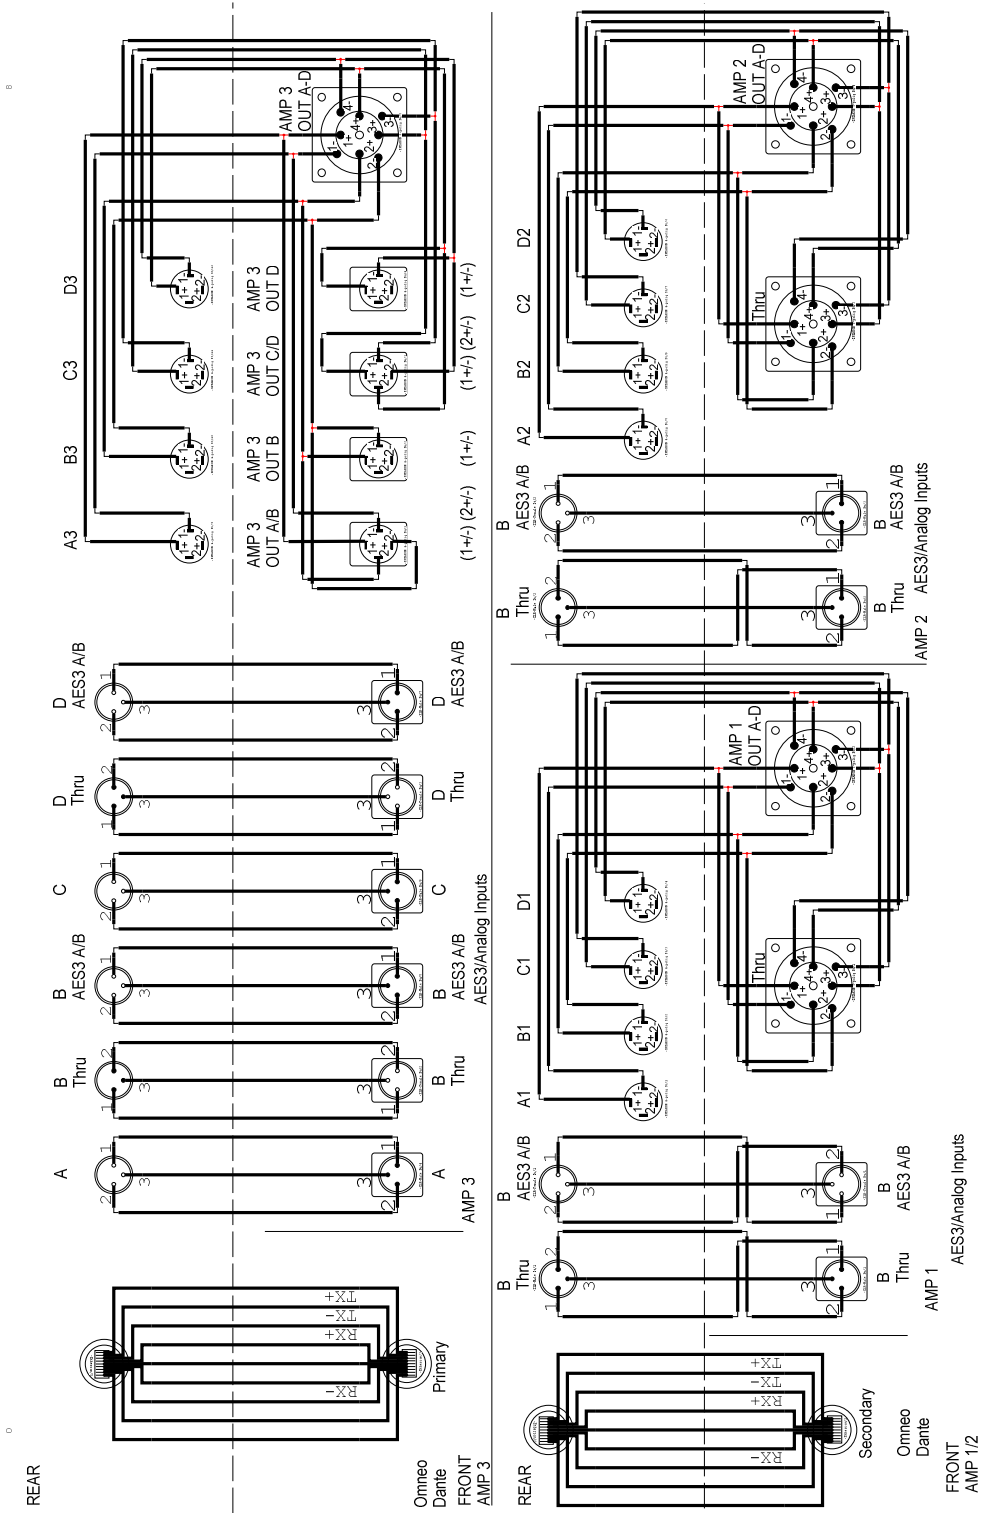

Schematics

CP-TGX3

Germany:
Bosch Sicherheitssysteme GmbH
Robert-Bosch-Ring 5
85630 Grasbrunn
Germany

Bosch Security Systems, LLC
130 Perinton Parkway
Fairport, NY 14450
USA