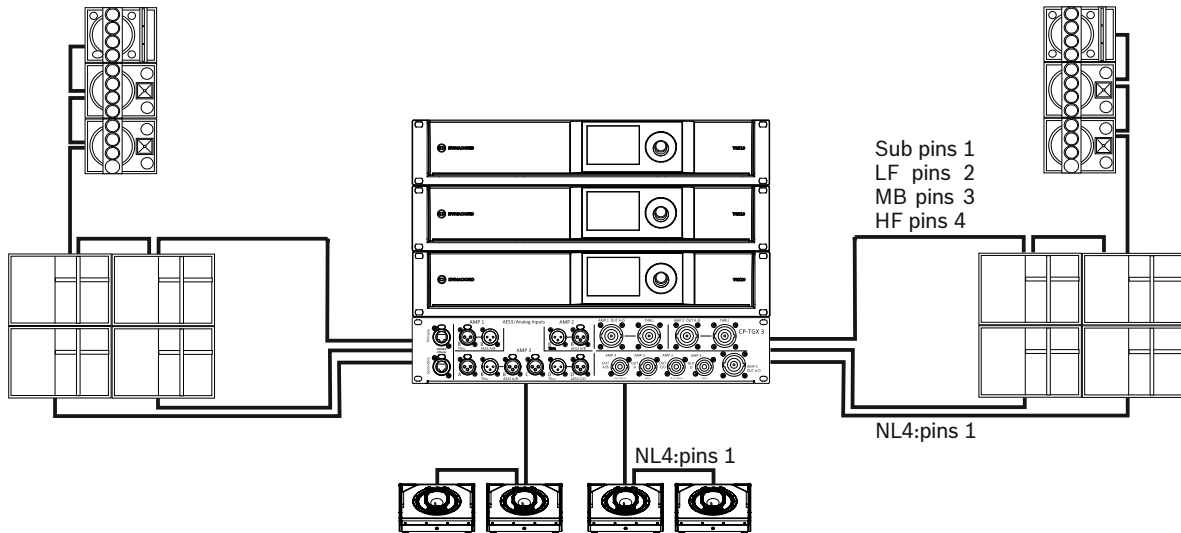

## Parts included

Quantity	Component
3	TGX 4-channel amplifier
3	PCO32A16-EO power cord
1	10U 19" touring rack, double door*
1	AC232 power distribution 32A-6x16A*
1	CP-TG3 connector panel
1	TPX manual and Safety instruction booklet

\* example, other rack options available

## Technical specifications

Dimensions* (W x H x D), mm	585 x 715 x 758
Weight* 3 TGX10	105,0 kg (232 lb)
Shipping weight* 3 TGX10	111,0 kg (246 lb)

\* with 10U double door touring rack  
For technical specifications of TGX10 or TGX20 amplifier please see EDS.

### 4-way stereo and 2 monitor/fill mixes