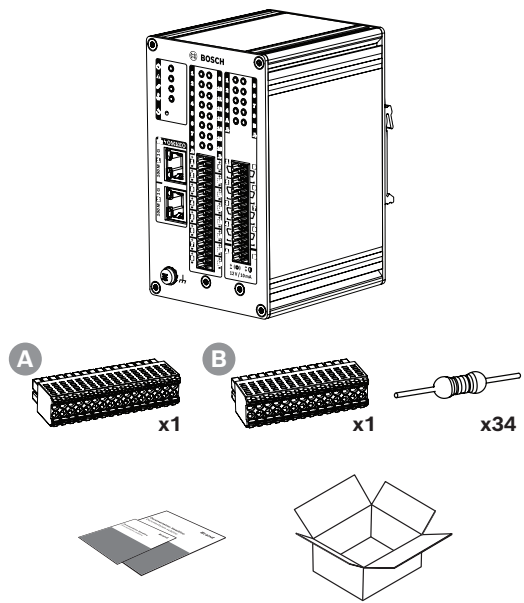

1 |

2 |

3 |

4 |

5 |

6 |

7 |

8 |

PRAESENSA Control interface module
PRA-IM16C8

en Quick installation guide

Bosch Security Systems B.V.
Torenallee 49
5617 BA Eindhoven
Netherlands
www.boschsecurity.com
© Bosch Security Systems B.V., 2023