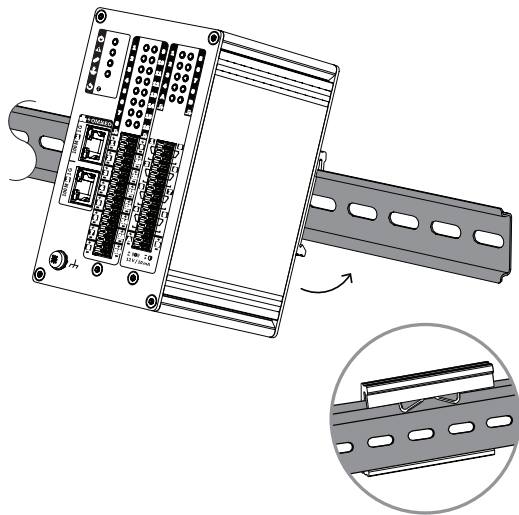

1 |

2 |

3 |

4 |

5 |

6 |

7 |

8 |

PRAESENSA Control interface module
PRA-IM16C8

en Quick installation guide

Bosch Security Systems B.V.
Torenallee 49
5617 BA Eindhoven
Netherlands
www.boschsecurity.com
© Bosch Security Systems B.V., 2023