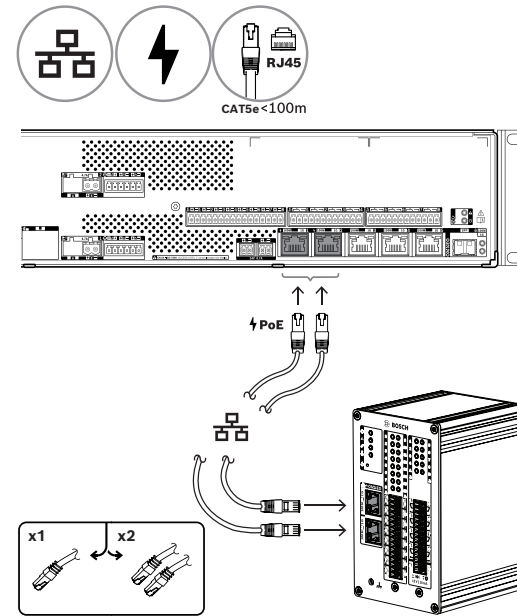

1 |

2 |

3 |

4 |

5 |

6 |

7 |

8 |

PRAESENSA Control interface module
PRA-IM16C8

en Quick installation guide

Bosch Security Systems B.V.
Torenallee 49
5617 BA Eindhoven
Netherlands
www.boschsecurity.com
© Bosch Security Systems B.V., 2023